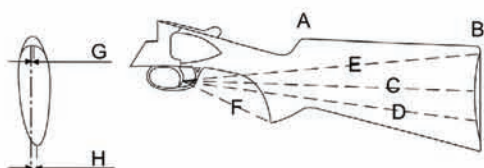

OPTIONS

PRICE*

PRICE*

Parallel Combo Monte Carlo	
Adjustable Comb	
Left Handed Stock	
Custom Stock dimensions	
Extra Barrel and Forend	
Extra Trigger group Kronos	
Wood Upgrade from Kronos to Z Sport	
Wood Upgrade from Z Sport to Z Extra	
Wood Upgrade from Z Extra to Z Ambassador	
Spare Parts Kit	
Choke Wrench	

STOCK OPTIONS & SPECIFICATIONS

MODEL	GA.	DROP COMB (A)	DROP HEEL (B)	LGTH AT HEEL (E)	LGTH AT TOE (D)	LGTH OF PULL (C)	C/OFF HEEL (G)	C/OFF TOE (G)	RIGHT HAND	LEFT HAND
UK/US Sporting Fixed Drop Stock	12	1.57"	2.37"	14.96"	15.27"	14.84"	.12"	.24"	Yes	Yes
UK/US Sporting Adjustable Stock	12	1.47"-1.18"	2.37"-3.14"	14.96"	15.27"	14.84"	.12"	.24"	Yes	Yes
Euro Sporting Fixed Drop Stock	12	1.38"	2.05"	14.96"	15.27"	14.84"	.12"	.24"	Yes	Yes
Euro Olympic Trap Fixed Drop Stock	12	1.22"	1.61"	15.16"	15.35"	14.84"	.12"	.24"	Yes	Yes
Euro Olympic Trap Adj. Drop Stock	12	1.38"	1.89"	15.16"	15.35"	14.84"	.12"	.24"	Yes	Yes
Parallel Fixed Drop Montecarlo Stock	12	1.77"	1.89"	15"	15.35"	14.84"	.12"	.24"	Yes	No
Parallel Adj. Drop Montecarlo Stock	12	1.77"-1.38"	1.89"-1.54"	15"	15.35"	14.84"	.12"	.24"	Yes	No
UK/US Sporting Fixed Drop Stock	20	1.57"	2.37"	14.96"	15.27"	14.84"	.16"	.28"	Yes	No
UK/US Sporting Adjustable Stock	20	1.57"-1.18"	2.37"-1.77"	14.96"	15.27"	14.84"	.16"	.28"	Yes	No
Prince of Wales Game Stock	12 20	1.43"	2.37"	14.88"	14.75"	14.75"	.188"	.250"	Yes	Custom